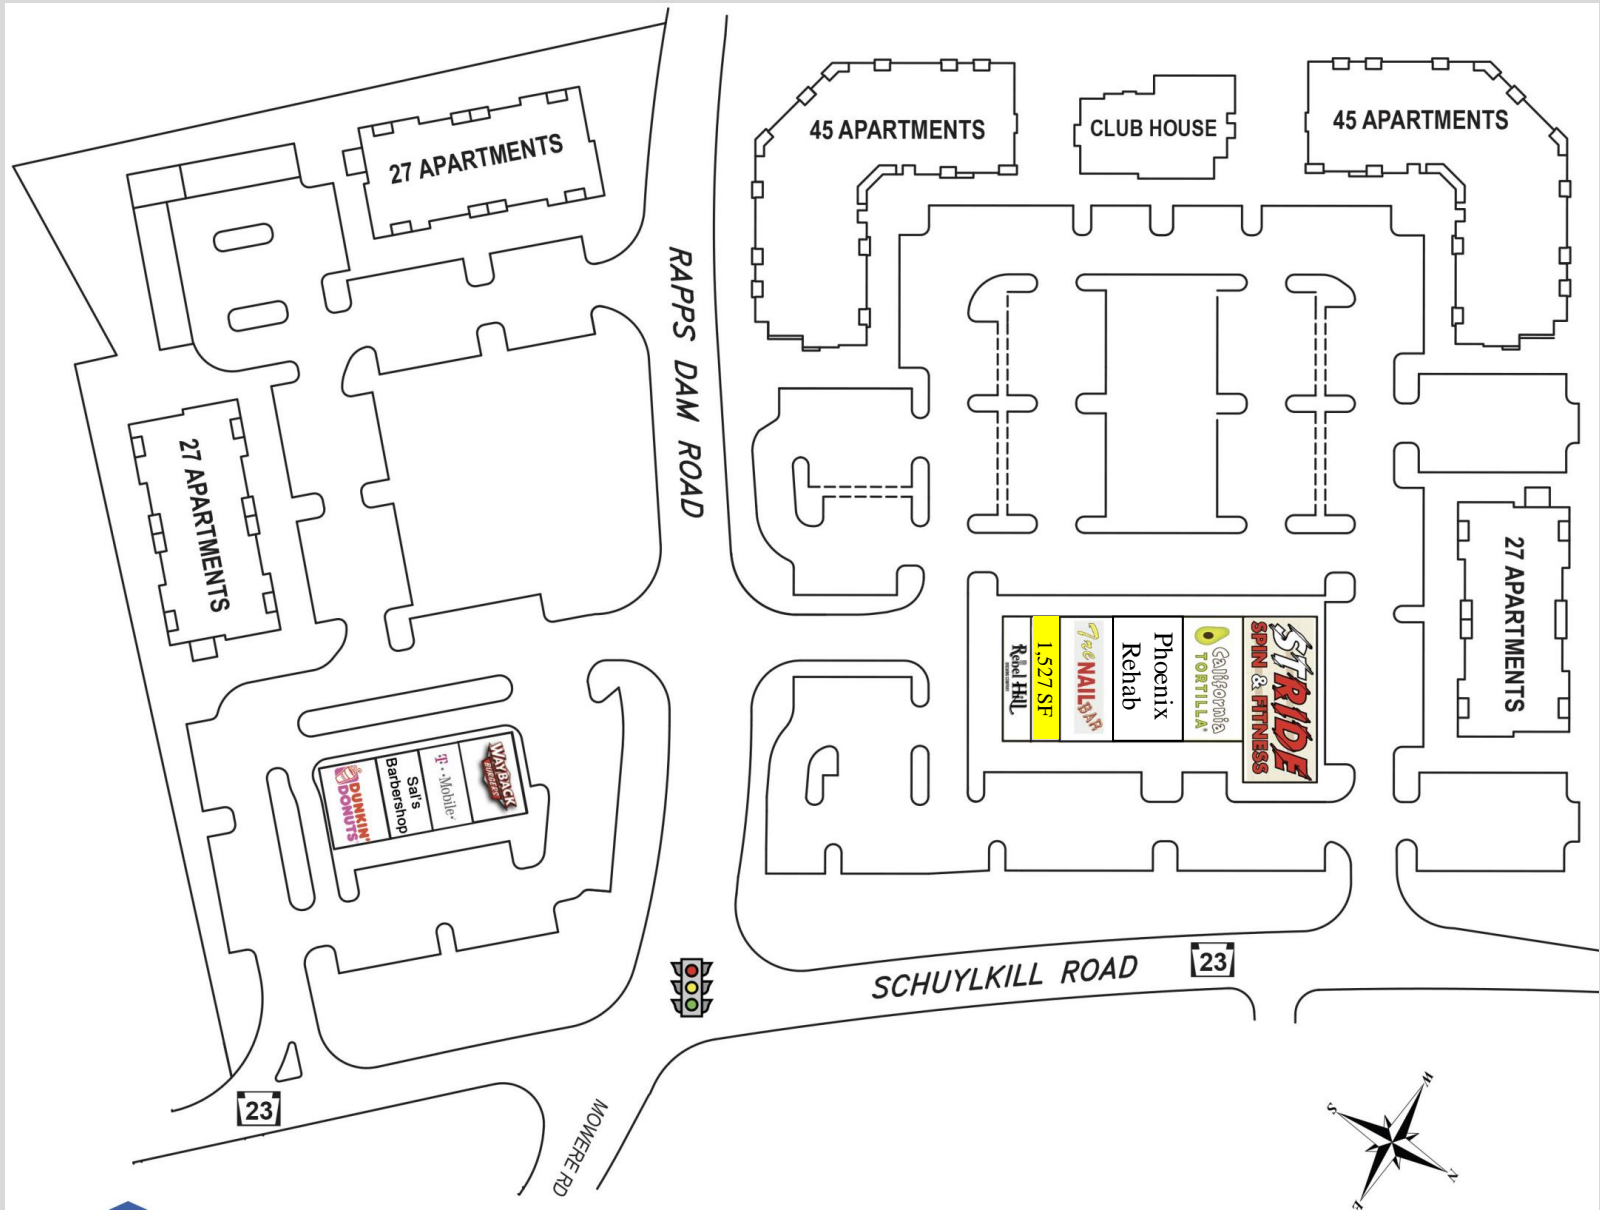

400 WESTIDE

Phoenixville - PA

20,000 sf strip center with 171 luxury apartments

SITE PLAN

CONTACT INFORMATION

309 Lancaster Ave Suite C3
Malvern, Pa 19355

Arne Andersen, EVP
(610) 247-9866
AAndersen@LongviewLP.com