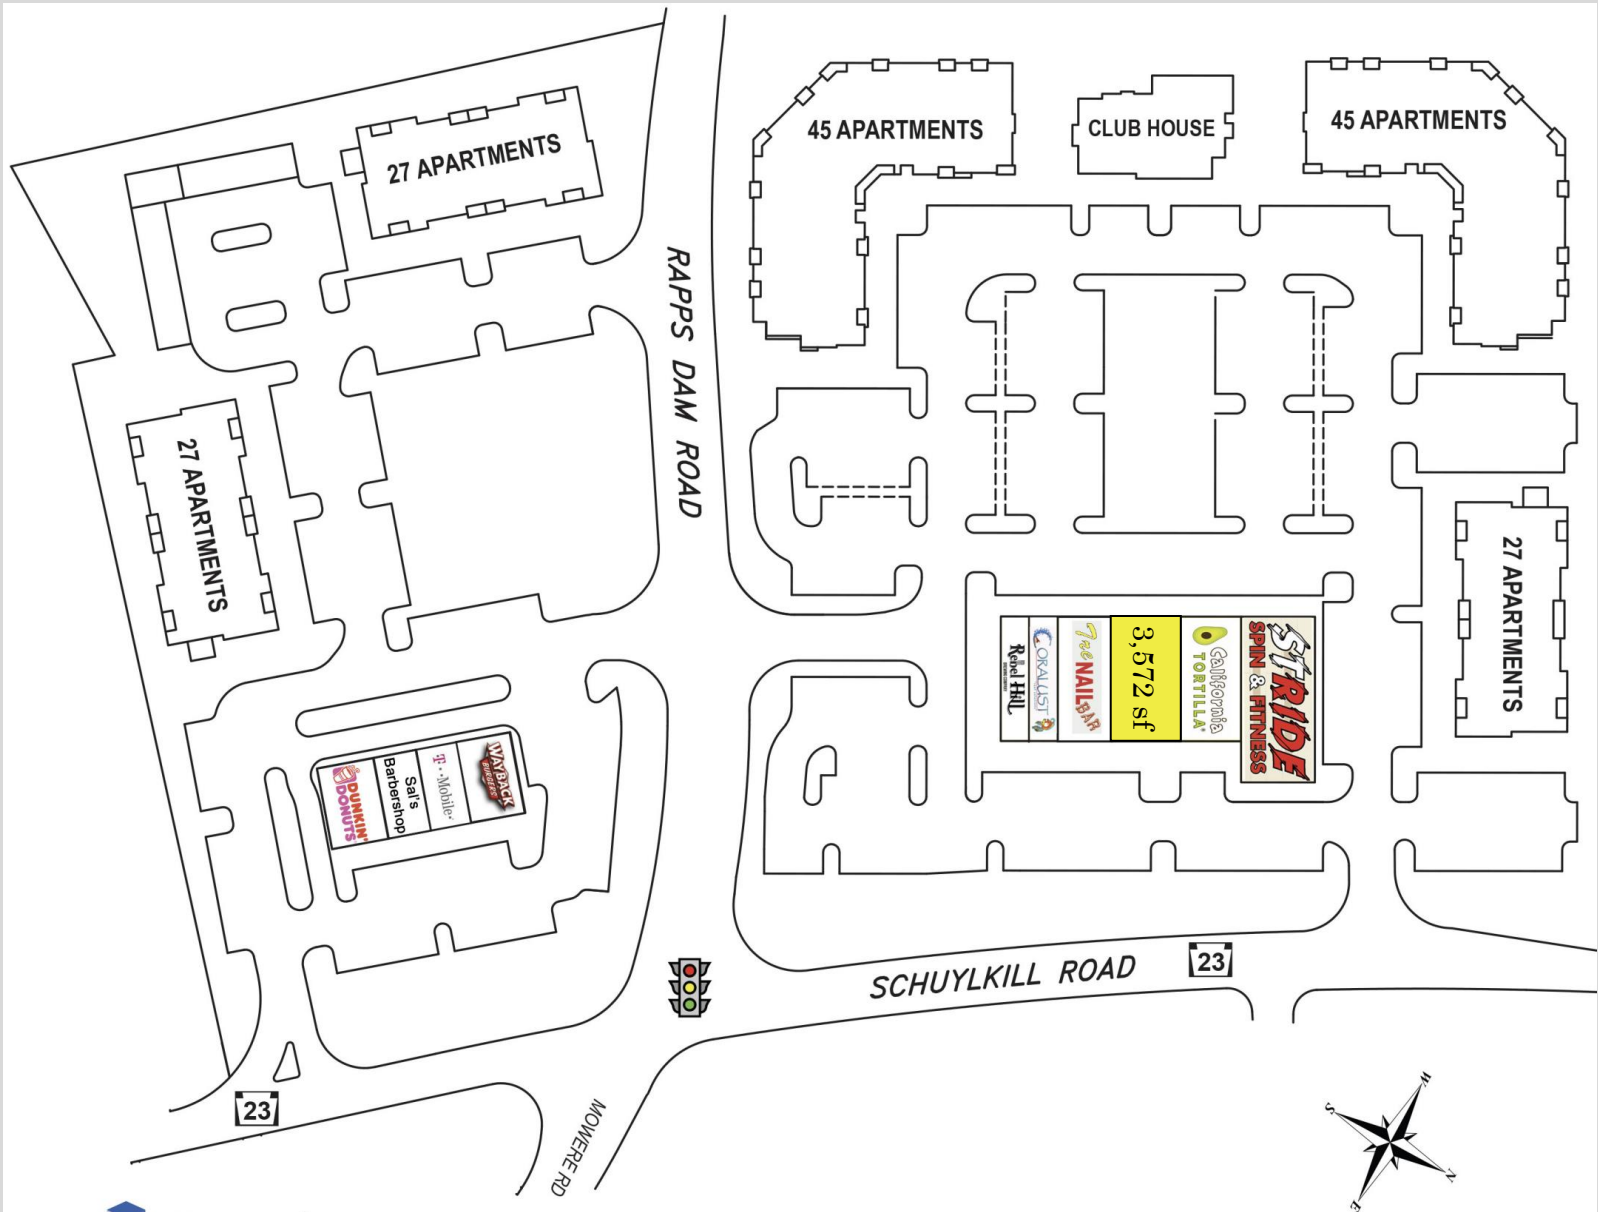

# 400 WESTIDE

Phoenixville - PA

20,000 sf strip center with 171 luxury apartments

# SITE PLAN

**CONTACT INFORMATION**

309 Lancaster Ave Suite C3  
Malvern, Pa 19355

**Arne Andersen, EVP**  
(610) 247-9866  
AAndersen@LongviewLP.com