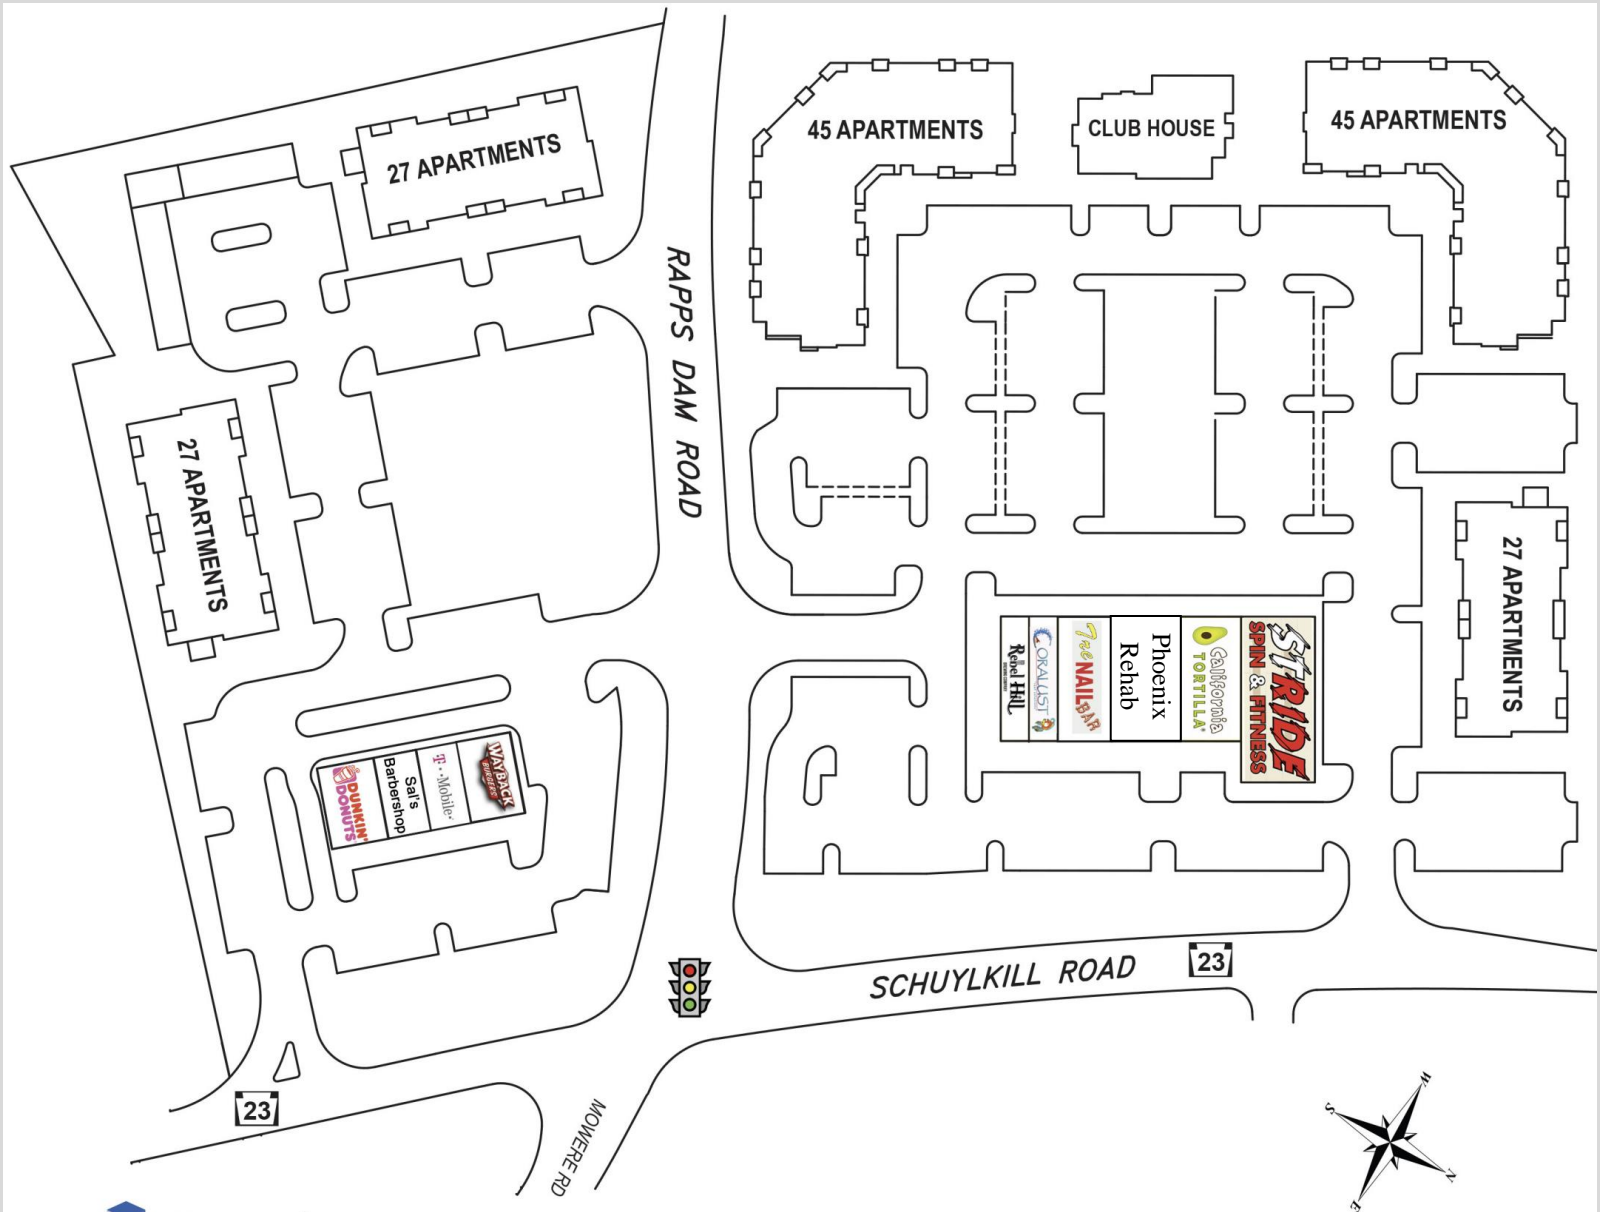

# 400 WESTIDE

Phoenixville - PA

20,000 sf strip center with 171 luxury apartments

# SITE PLAN

**CONTACT INFORMATION**

309 Lancaster Ave Suite C3  
Malvern, Pa 19355

**Arne Andersen, EVP**  
(610) 247-9866  
AAndersen@LongviewLP.com