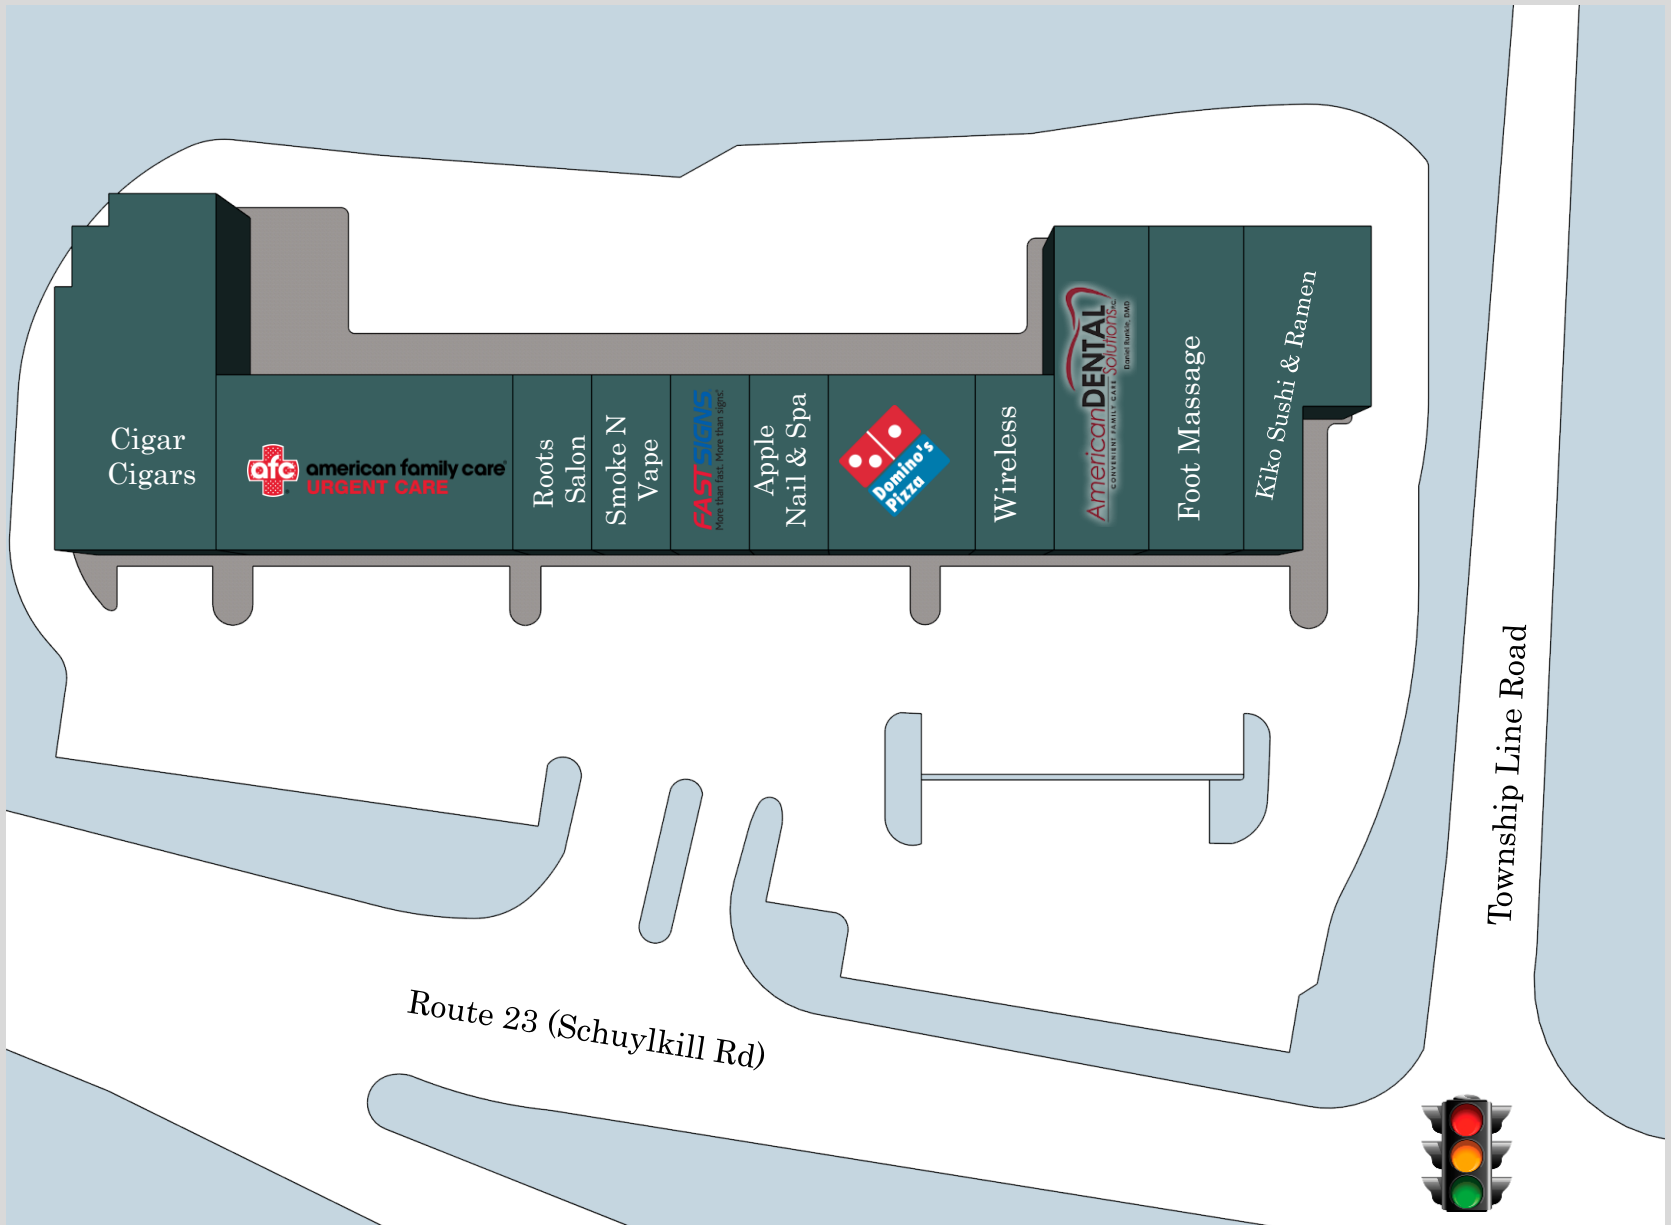

TARRANTYOWN PLAZA

NEIGHBORHOOD STRIP CENTER

AERIAL OVERVIEW

S I T E P L A N

CONTACT INFORMATION

309 Lancaster Ave, Suite C3
Malvern PA, 19355

Arne Andersen, EVP
(610) 247-9866
AAndersen@LongviewLP.com