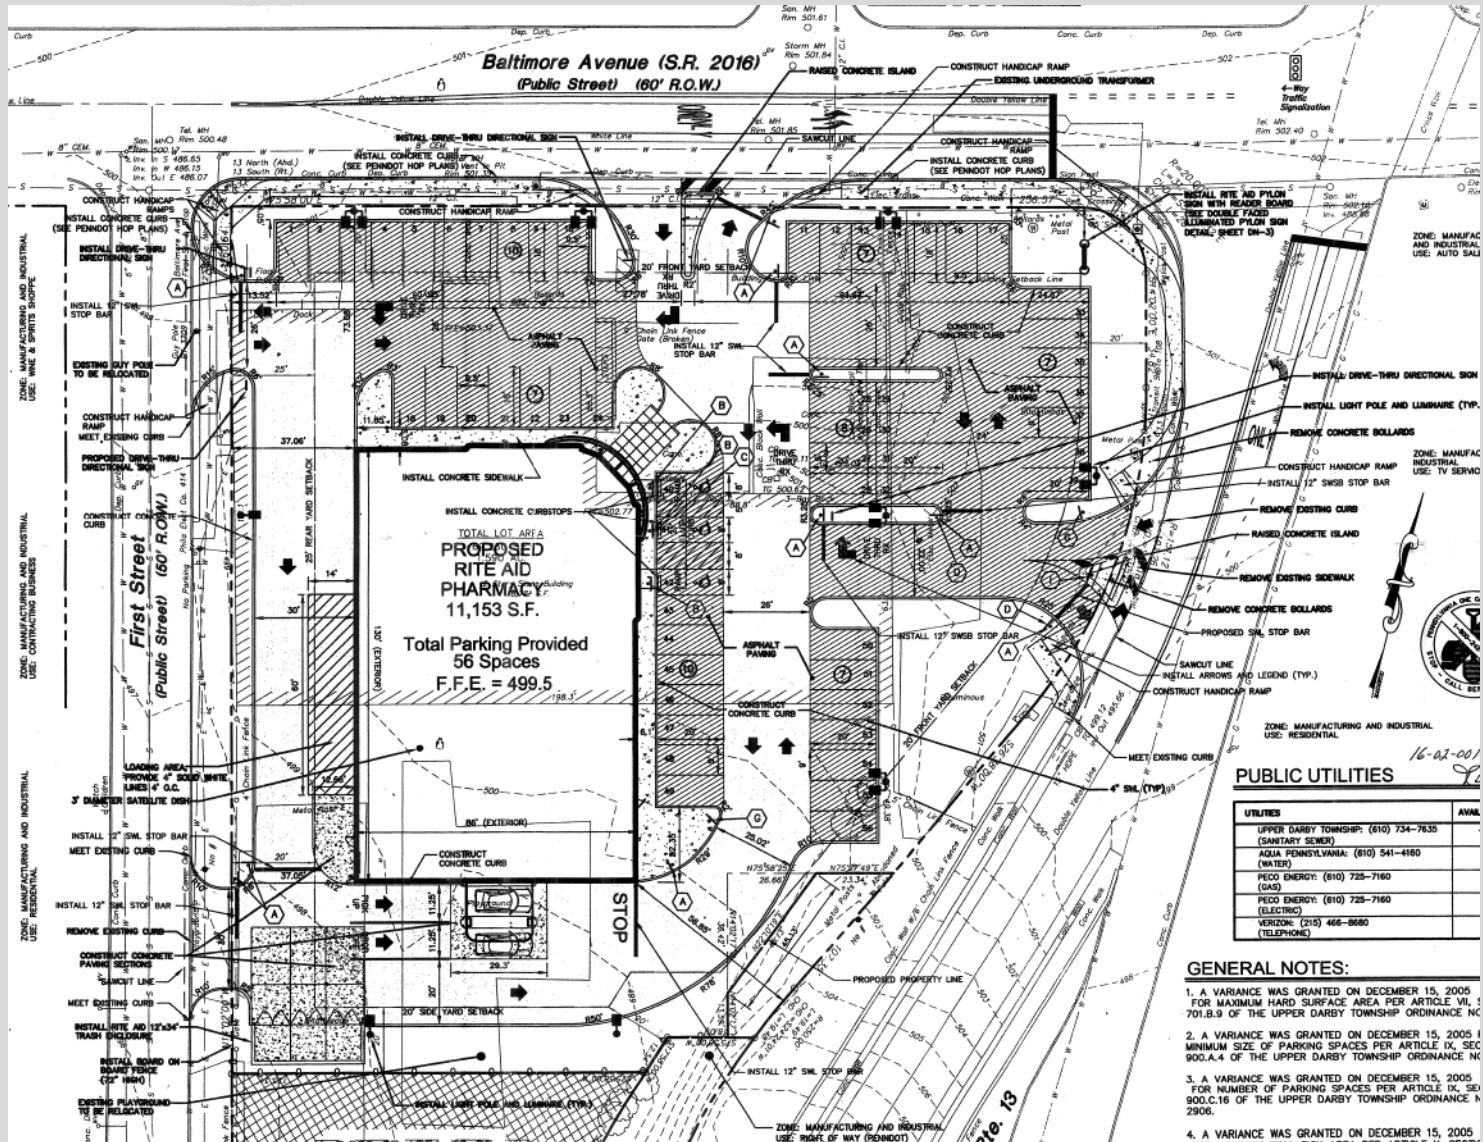

Former Rite Aid (1.59 Acre Pad)

11,153 SF w Drive Thru - Upper Darby, PA (Delaware County)

AERIAL OVERVIEW

AERIAL OVERVIEW

SITE PLAN - 1.59 ACRES

CONTACT INFORMATION

309 Lancaster Ave Suite C3
Malvern, PA 19355